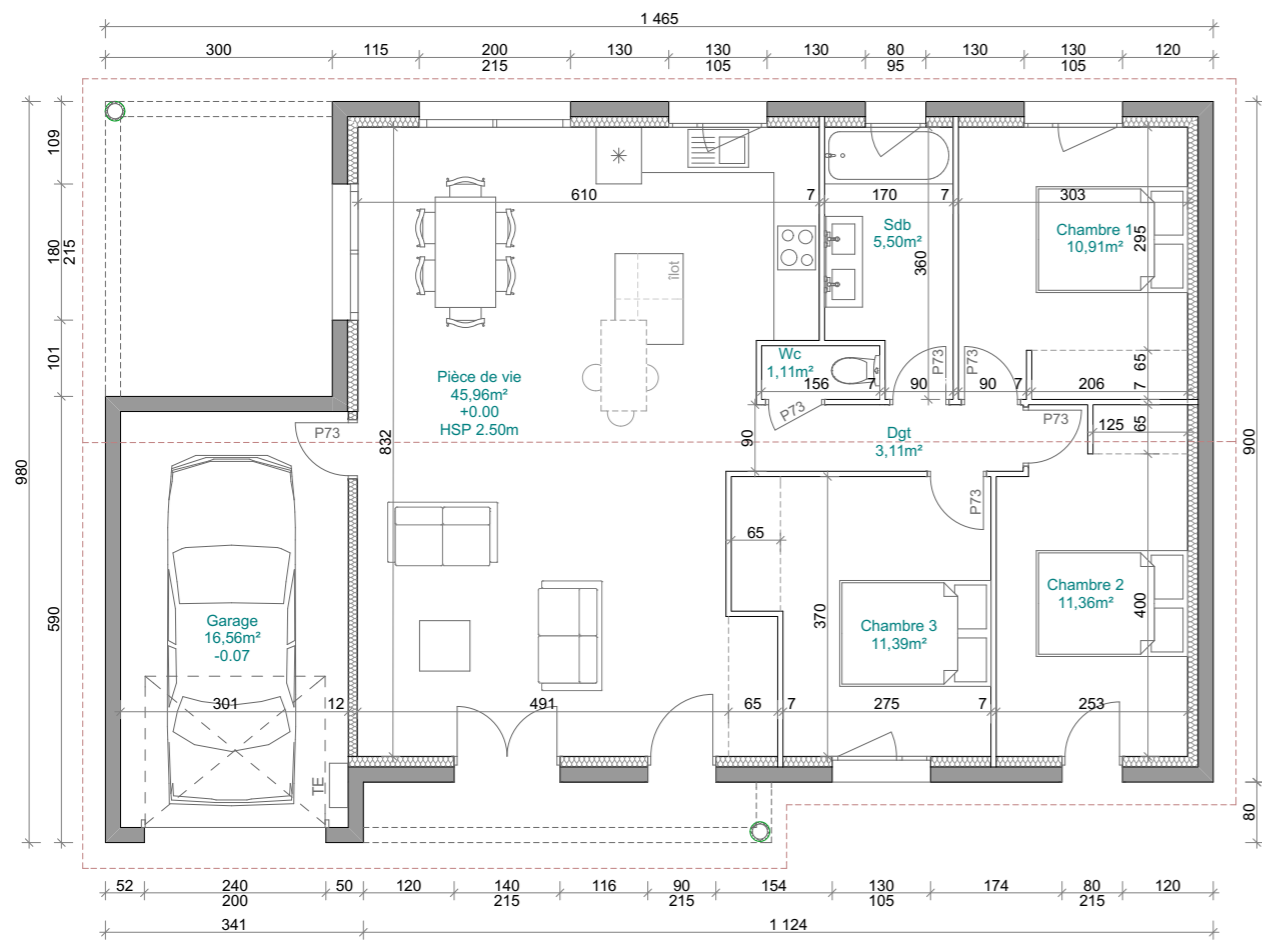

MY KAZA - PALMA

Ech. 1-100

Surface habitable 89,34 m²

Surface Garage 16,56 m²